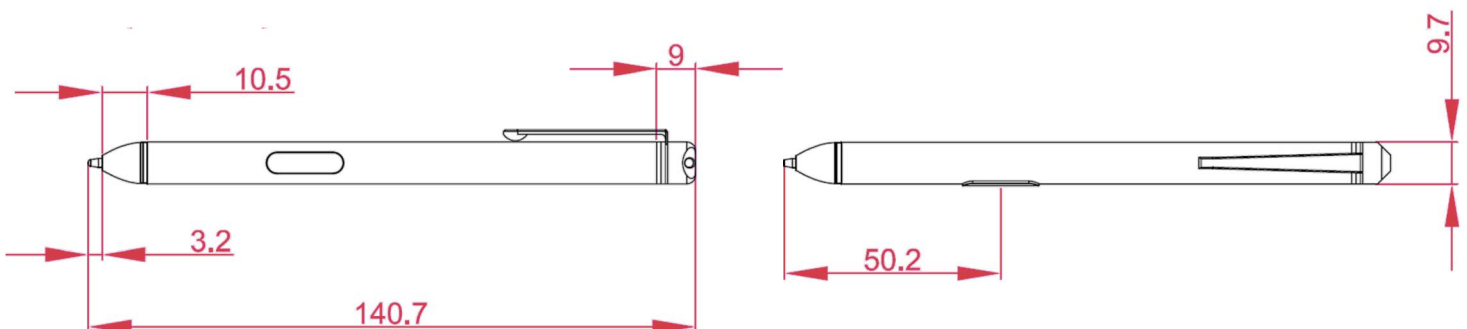

Product name	Capacitive Touch Stylus
Article code / EAN number	QTCMBEPNB

Operation / Mechanical	
Operating Temperature (°C)	0 ~ 50
Storage Temperature (°C)	-30 ~ 70
Net weight (kg)	0.75
Gross weight (kg)	1.50 (incl. cartonage)
Housing material	Rubber and Aluminum
Stylus Dimension (cm) L x D	14.07 x 0.97
Pen Diameter (cm)	0.20
OS supported	Windows XP Tablet, Vista, Win 7/8/10, Linux, Android

Range of Application	
faytech's Capacitive Touch Devices from 10" to 32"	

Technical Details	
Technology	Active Capacitive Coupled
Working Frequencies (KHz)	90~250, Freq. Hopping Supported
Pressure Level	256~1024 Levels
Side Buttons	2 (Eraser, Barrel)
Active Tip Force (g)	5~25
Maximum Tip Force (g)	400
Minimum Typical Report Rate (Hz)	133
Typical Accuracy (mm)	≤ ±1
Jitter (mm)	≤ ±1

Power	
Power Supply	1x AAAA battery, 0.9V~1.8V (Replaceable, not included)
Active power consumption (mA)	0.70 - 3.00
Sleeping power consumption (mA)	0.30
Suspended power consumption (µA)	20