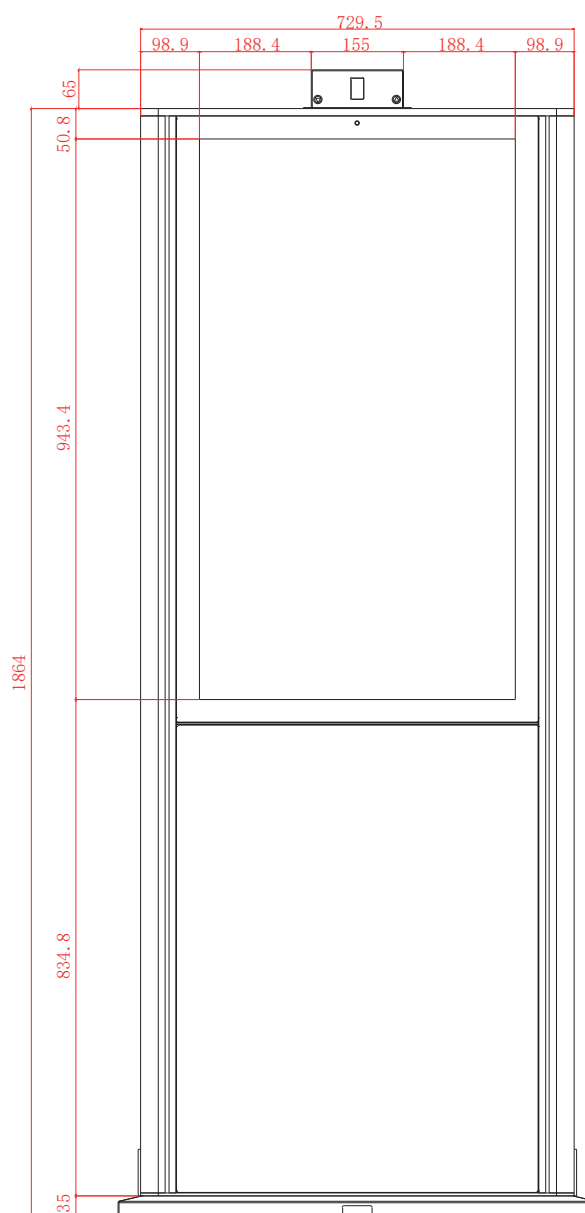

Touch Panel	
Touch Technology	Projected Capacitive 10-point Multitouch
Touch Panel Drivers	Windows; Linux; Mac; Android
Touch Life (Contacts)	Unlimited
Surface Hardness	7H
Surface Treatment	Anti glare (chemical etched)

Power	
Power Supply	100-240V ACDC active switching; 24V DC-Out
Working Power (V)	24
Power Consumption (W)	90
Stand-By Consumption (W)	<1