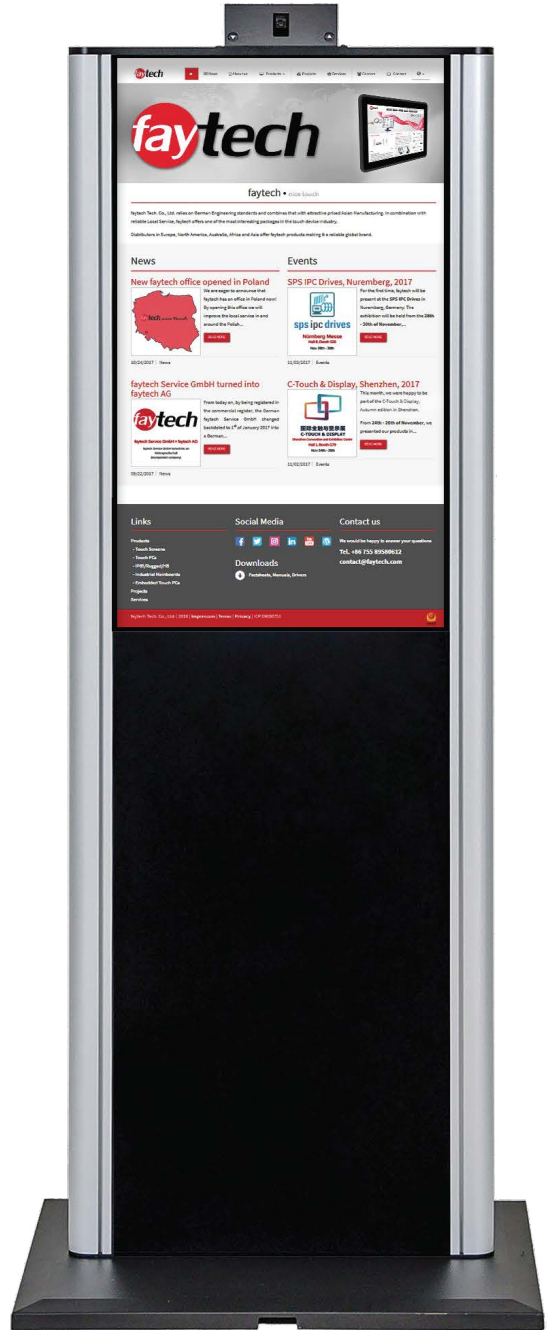

43" Touch Monitor Kiosk

- Reinforced front glass with anti-glare (chemical etched)
- 10-Finger-Multi Touch Capacitive Touch Panel
- A+ quality industrial LCD panels
- Straight out-of-the-box working Monitor Kiosk
- 2 years guarantee
- Camera on top (optional)
- Installed industrial PC inside (optional)

Available in 21.5", 32" 43" and 55" sizes, faytech's Touch Monitor Kiosks are manufactured to feature Full HD industrial 24/7 LCD panels for continuous use with energy-efficient LED backlight technology. All models come with 10-finger multitouch capacitive touch panels and stylish appearance.

Each kiosk has an extra wide viewing angle and anti-glare surface treatment (chemical etched), A+ quality industrial LCD panels backed by faytech's 100% no dead pixel guarantee and glass front reaching Mosh 7. This Kiosk has the most common connectors available, such as VGA, DVI-D, HDMI, PC-Audio, USB-Touch and DC-In.

Product name	43" Touch Monitor Kiosk
Model number / EAN number	FT43TMKCAPOB

IP Rating	
IP65 Front / IP40 Back	

LCD Panel	
Screen diagonal (Inch/cm)	42.5/107.95
Display active screen size (cm)	94.09×52.92
Aspect ratio	16:9
Physical resolution	1920×1080
Maximum showable resolution	1920×1200
Colours displayed	16.7M
Brightness (cd/m ²)	400
Contrast	3000:1
Typical reaction time Tr/Tf (ms)	4/4
Visual Angle horizontal/vertical (°)	179/179
Backlight / Backlight Lifetime (hours)	LED / 60,000