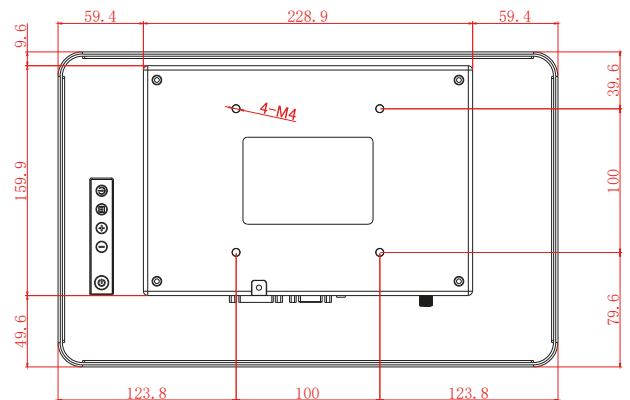

IP Rating	
IP65 Front / IP40 Back	

LCD Panel	
Screen diagonal (Inch/cm)	13.3/33.78
Display active screen size (cm)	29.37×16.52
Aspect ratio	16:9
Physical resolution	1920×1080
Maximum showable resolution	1920×1080
Colours displayed	16.7M
Brightness (cd/m²)	350
Contrast	700:1
Typical reaction time Tr/ Tf (ms)	14/11
Visual Angle horizontal/vertical (°)	178/178
Backlight / Backlight Lifetime (hours)	LED / 15,000

External Connectors	
Video	1x VGA
	1x DVI-D
	1x HDMI 1.3 (incl. HDCP)
Audio	1x PC-Audio
Touch Connector	1x USB
Connectors	1x 12V DC-IN

Touch Panel	
Touch Technology	Projected Capacitive 10-point Multitouch
Touch Panel Drivers	Windows; Linux; Mac; Android
Touch Life (Contacts)	Unlimited
Surface Hardness	7H
Surface Treatment	Anti-glare (chemical etched)

Operation / Mechanical	
Operating Temperature (°C)	-10 ~ +60
Humidity Range (RH)	10% - 90%
Net weight (kg)	1.50
Gross weight (kg)	3.50 (incl. cartonage)
Housing material	Rubber front case, Plastic back case
Housing (cm) L × W × H	34.76 × 21.91 × 3.15
Mounting	VESA 100

Power	
Power Indicator	Green LED
Power Supply	100-240V ACDC active switching; 12V DC-Out
Working Power (V)	12
Power Consumption (W)	12
Stand-By Consumption (W)	<1

Included in the Delivery	
Power Supply (see Power section)	
Driver DVD	
Short Installation Manual	
Cables - VGA, USB Touch, Audio Cable	

Corporate Headquarters

faytech AG
Bischhäuser Aue 10
37213 Witzenhausen
Germany

support@faytech.com
contact@faytech.com
www.faytech.com

China: +86 755 8958 0612
Germany: +49 5542 30374 10
USA: +1 646 205 3214
India: +91 11 49707436
Japan: +070 4127 5167