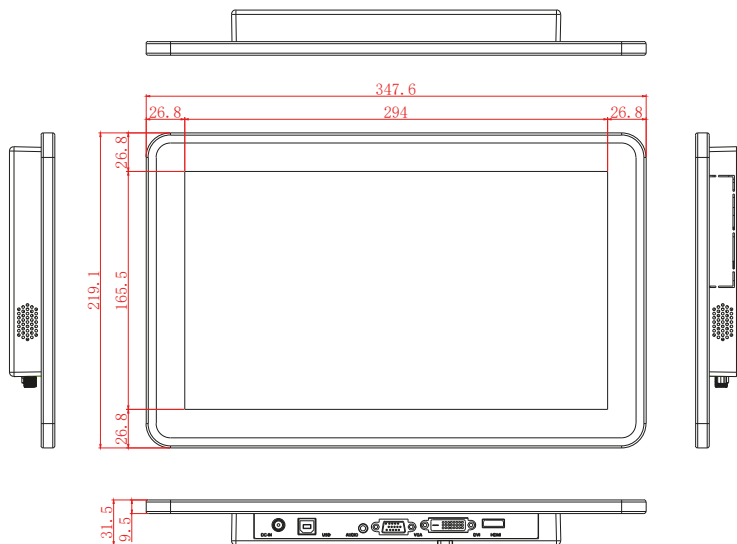

IP Rating	
IP65 Front / IP40 Back	

LCD Panel	
Screen diagonal (Inch/cm)	13.3/33.78
Display active screen size (cm)	29.37×16.52
Aspect ratio	16:9
Physical resolution	1920×1080
Maximum showable resolution	1920×1080
Colours displayed	16.7M
Brightness (cd/m²)	350
Contrast	700:1
Typical reaction time Tr/ Tf (ms)	14/11
Visual Angle horizontal/vertical (°)	178/178
Backlight / Backlight Lifetime (hours)	LED / 15,000

External Connectors	
Video	1x VGA
	1x DVI-D
	1x HDMI 1.3 (incl. HDCP)
Audio	1x PC-Audio
Touch Connector	1x USB
Connectors	1x 12V DC-IN

Touch Panel	
Touch Technology	Projected Capacitive 10-point Multitouch
Touch Panel Drivers	Windows; Linux; Mac; Android
Touch Life (Contacts)	Unlimited
Surface Hardness	7H
Surface Treatment	Anti-glare (chemical etched)

Operation / Mechanical	
Operating Temperature (°C)	-10 ~ +60
Humidity Range (RH)	10% - 90%
Net weight (kg)	1.50
Gross weight (kg)	3.50 (incl. cartonage)
Housing material	Rubber front case, Plastic back case
Housing (cm) L × W × H	34.76 × 21.91 × 3.15
Mounting	VESA 100

Power	
Power Indicator	Green LED
Power Supply	100-240V ACDC active switching; 12V DC-Out
Working Power (V)	12
Power Consumption (W)	12
Stand-By Consumption (W)	<1

Included in the Delivery	
Power Supply (see Power section)	
Driver DVD	
Short Installation Manual	
Cables - VGA, USB Touch, Audio Cable	

Corporate Headquarters

faytech AG
Bischhäuser Aue 10
37213 Witzenhausen
Germany

support@faytech.com
contact@faytech.com
www.faytech.com

China: +86 755 8958 0612
Germany: +49 5542 30374 10
USA: +1 646 205 3214
India: +91 11 49707436
Japan: +070 4127 5167