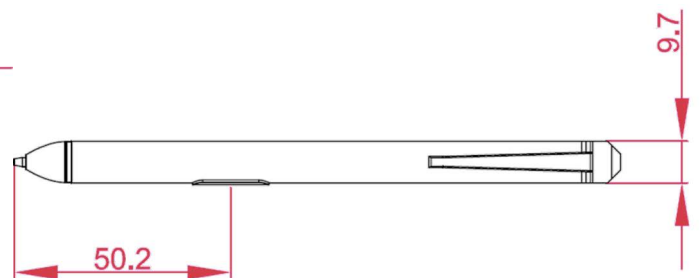

Product name	Capacitive Touch Stylus
Article code / EAN number	FTCAPSTYLUS / 6920734091065

Operation / Mechanical	
Operating Temperature (°C)	0 ~ 50
Storage Temperature (°C)	-30 ~ 70
Net weight (kg)	0.75
Gross weight (kg)	1.00 (incl. cartilage)
Housing material	Rubber and Aluminum
Stylus Dimension (mm) L x W	140.7 x 9.7
Pen Diameter (mm)	2.0
OS supported	Windows XP Tablet, Vista, Win 7/8/10, Linux, Android

Range of Application	
faytech flat	

Technical Details	
Technology	Active Capacitive Coupled
Working Frequencies (KHz)	90~250, Freq. Hopping Supported
Pressure Level	256~1024 Levels
Side Buttons	2 (Eraser, Barrel)
Active Tip Force (g)	5~25
Maximum Tip Force (g)	400
Minimum Typical Report Rate (Hz)	133
Typical Accuracy (mm)	≤ ±1
Jitter (mm)	≤ ±1

Power	
Power Supply	1x AAAA battery, 0.9V~1.8V (Replaceable, not included)
Active power consumption (mA)	0.70 - 3.00
Sleeping power consumption (mA)	0.30
Suspended power consumption (µA)	20