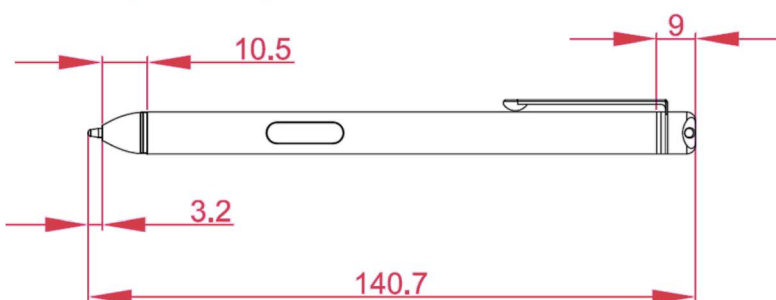

Product name	Capacitive Touch Stylus
Article code / EAN number	FTCAPSTYLUS / 6920734091065

Operation / Mechanical	
Operating Temperature (°C)	0 ~ 50
Storage Temperature (°C)	-30 ~ 70
Net weight (kg)	0.75
Gross weight (kg)	1.00 (incl. cartilage)
Housing material	Rubber and Aluminum
Stylus Dimension (mm) L x W	140.7 x 9.7
Pen Diameter (mm)	2.0
OS supported	Windows XP Tablet, Vista, Win 7/8/10, Linux, Android

Range of Application	
faytech flat	

Technical Details	
Technology	Active Capacitive Coupled
Working Frequencies (KHz)	90~250, Freq. Hopping Supported
Pressure Level	256~1024 Levels
Side Buttons	2 (Eraser, Barrel)
Active Tip Force (g)	5~25
Maximum Tip Force (g)	400
Minimum Typical Report Rate (Hz)	133
Typical Accuracy (mm)	≤ ±1
Jitter (mm)	≤ ±1

Power	
Power Supply	1x AAAA battery, 0.9V~1.8V (Replaceable, not included)
Active power consumption (mA)	0.70 - 3.00
Sleeping power consumption (mA)	0.30
Suspended power consumption (µA)	20